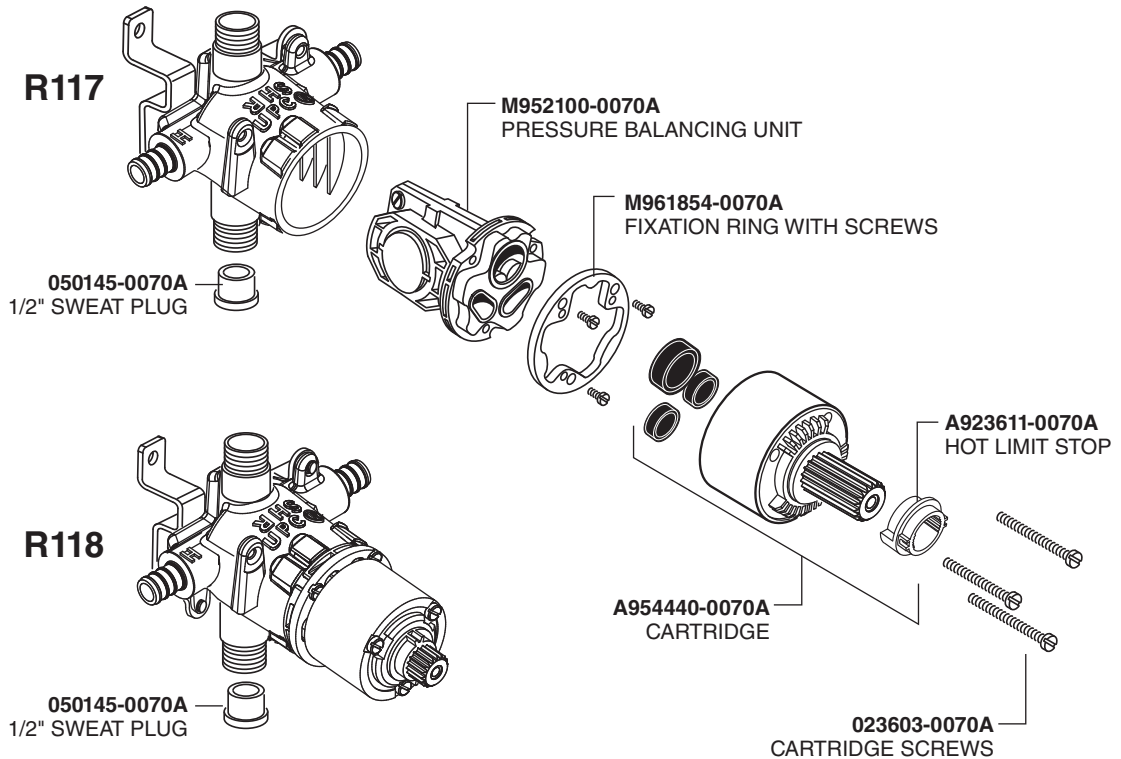

American Standard

ROUGH VALVE KIT with PEX CONNECTIONS PRESSURE BALANCE CYCLING VALVE

MODEL NUMBERS

R117	R118
R117SS	R118SS

HOT LINE FOR HELP

For toll-free information and answers to your questions, call:

1 (800) 442-1902