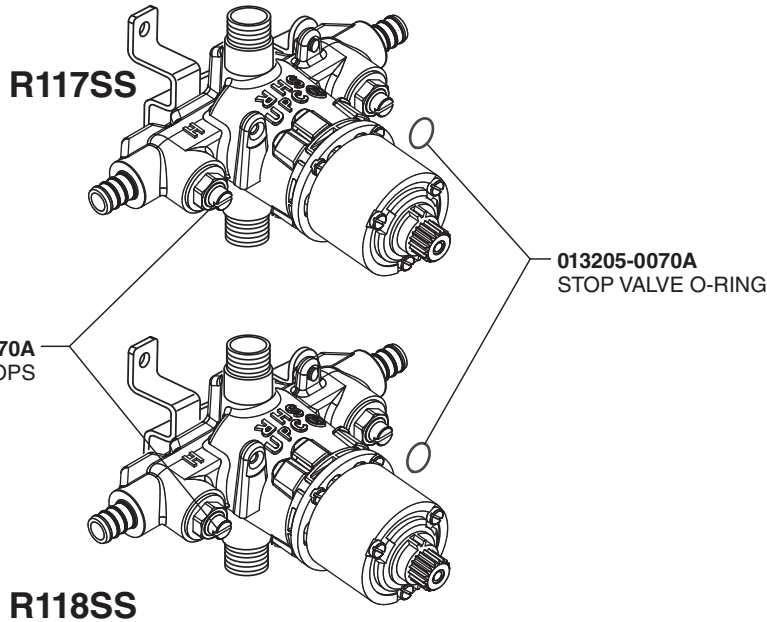

American Standard

ROUGH VALVE KIT with PEX CONNECTIONS PRESSURE BALANCE CYCLING VALVE

MODEL NUMBERS

R117	R118
R117SS	R118SS

HOT LINE FOR HELP

For toll-free information and answers to your questions, call:

1 (800) 442-1902